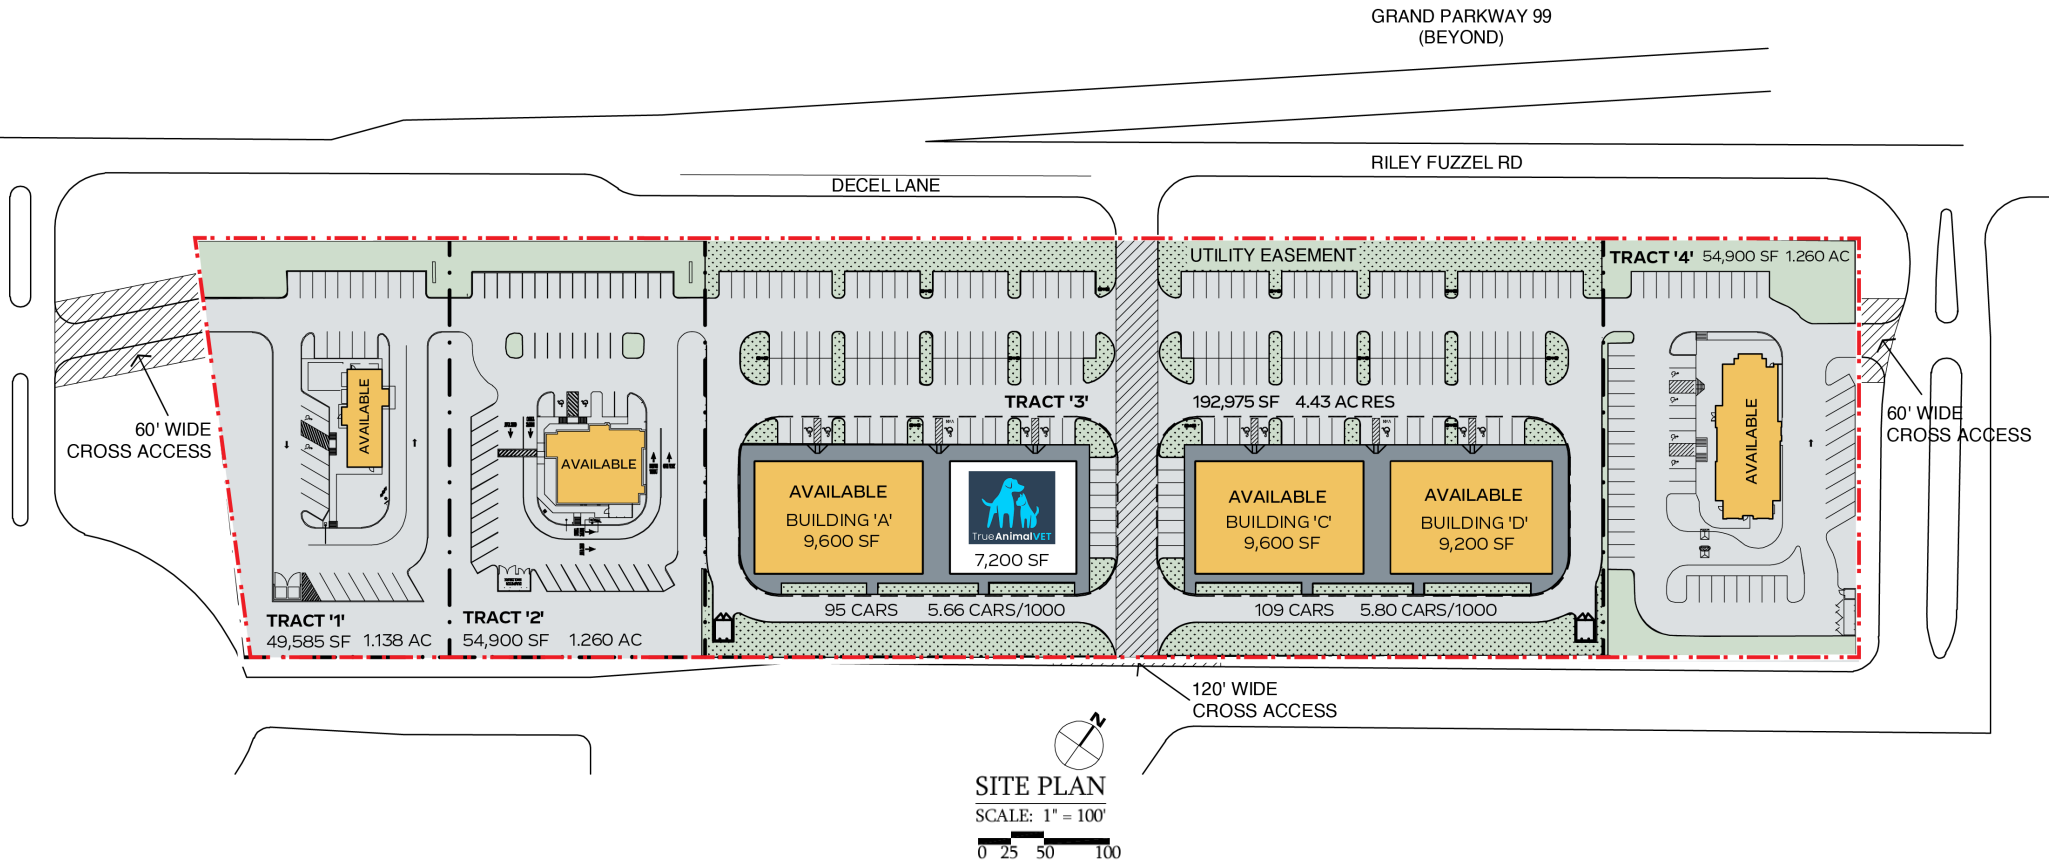

GRAND OAKS | NORTH OF WOODSON'S RESERVE & GRAND PKWY, SPRING, TX 77386

SITE PLAN
SCALE: 1" = 100'
0 25 50 100